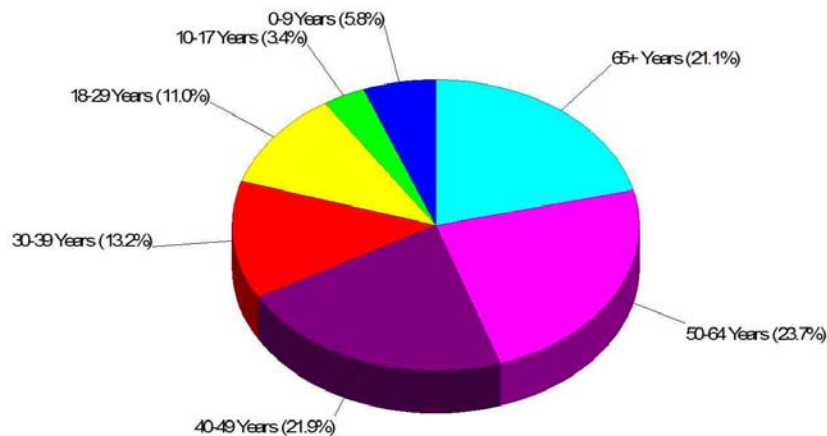

Neighborhood Facts

Chicago

Prepared by MaryEllen Kuehl, ABR,LTG,ML

Income For Neighborhood Within City of Chicago

Age Breakdown For Neighborhood Within City of Chicago Average Age = 47.1 Years

Prepared by MaryEllen Kuehl, ABR,LTG,ML

Household Characteristics For Neighborhood Within City of Chicago

42.5% Married
15.3% With Children

Adult Education Level For Neighborhood Within City of Chicago

87.8% High School Graduates
73.9% College Graduates