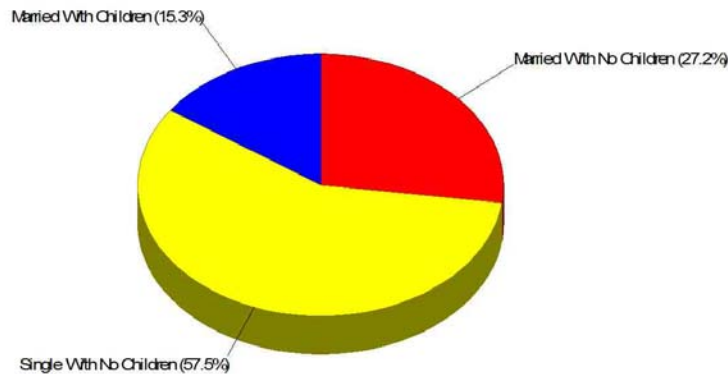

Neighborhood Facts

Chicago

Prepared by MaryEllen Kuehl, ABR,LTG,ML

Income For Neighborhood Within City of Chicago

Age Breakdown For Neighborhood Within City of Chicago Average Age = 47.1 Years

Prepared by MaryEllen Kuehl, ABR,LTG,ML

Household Characteristics For Neighborhood Within City of Chicago

42.5% Married
15.3% With Children

Adult Education Level For Neighborhood Within City of Chicago

87.8% High School Graduates
73.9% College Graduates