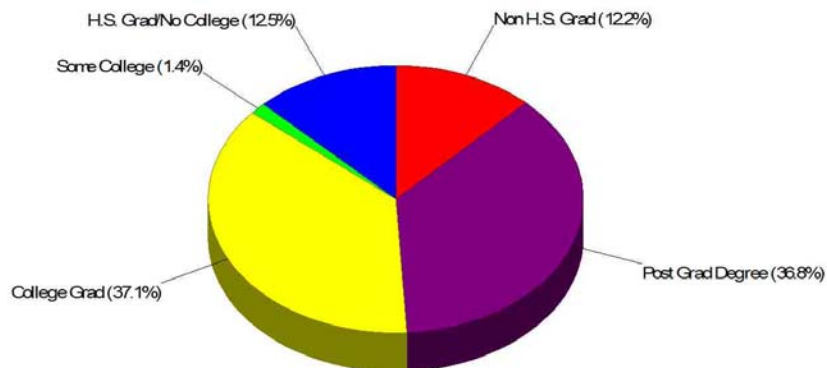

Neighborhood Facts

Chicago

Prepared by MaryEllen Kuehl, ABR,LTG,ML

Income For Neighborhood Within City of Chicago

Age Breakdown For Neighborhood Within City of Chicago Average Age = 47.1 Years

Prepared by MaryEllen Kuehl, ABR,LTG,ML

Household Characteristics For Neighborhood Within City of Chicago

42.5% Married
15.3% With Children

Adult Education Level For Neighborhood Within City of Chicago

87.8% High School Graduates
73.9% College Graduates