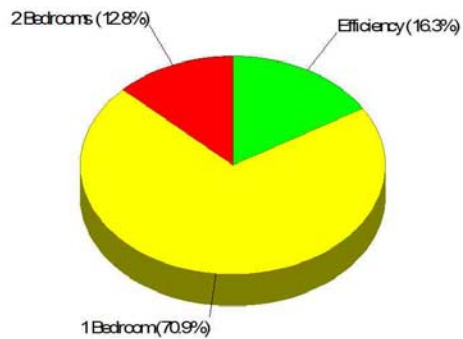

Home Size Breakdown

Rental

For Neighborhood Within City of Chicago

Renter Occupied Households = 58.5%

Median Monthly Rent = $228

Median Number of Bedrooms = 1