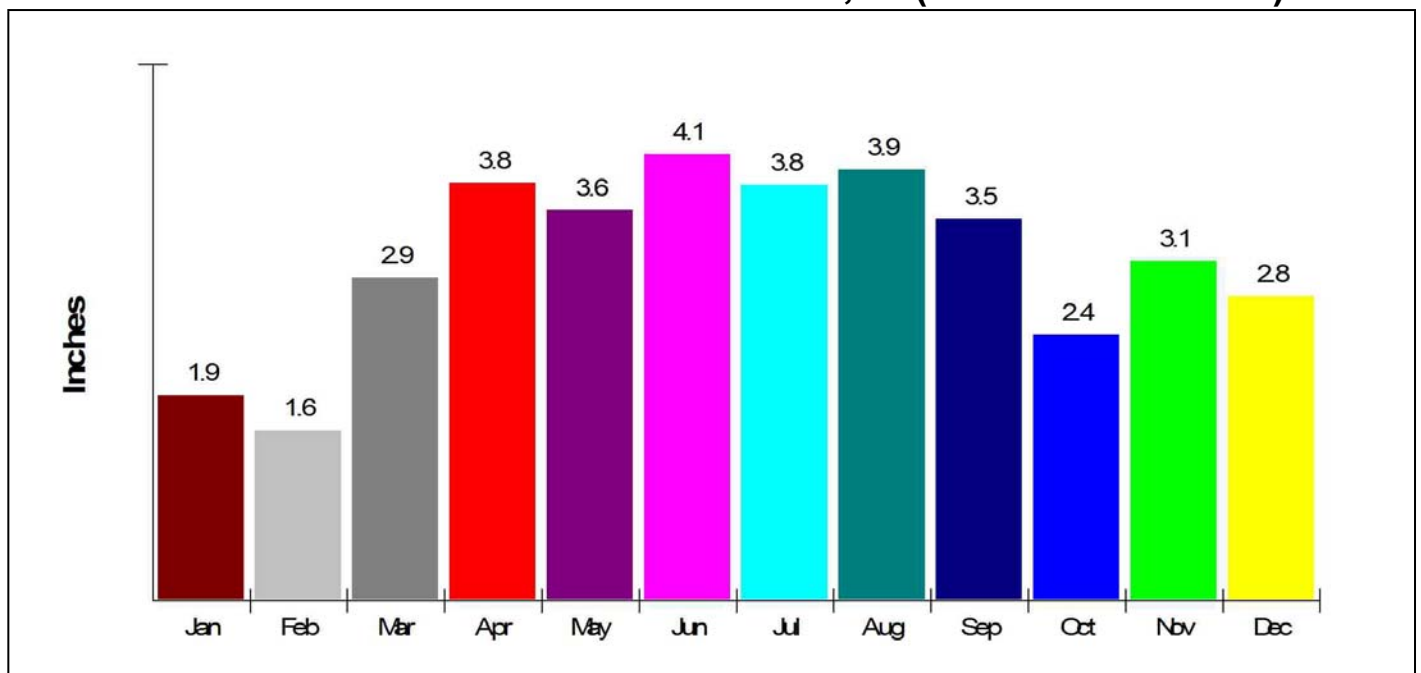

Average Precipitation

Measured at CHICAGO UNIVERSITY, IL (elevation = 594ft.)

Prepared by MaryEllen Kuehl, ABR,LTG,ML