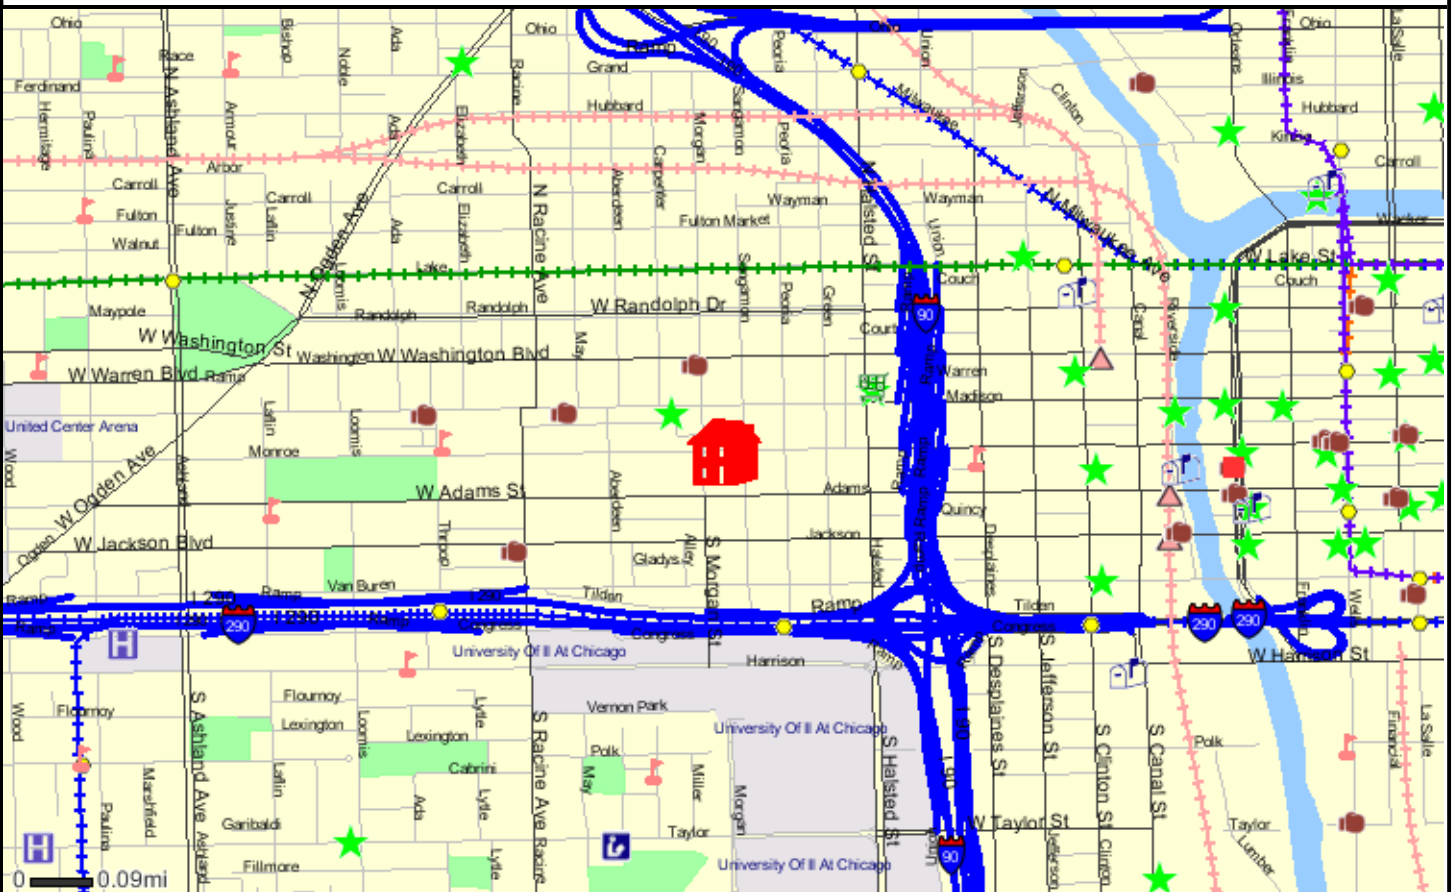

Home-Turf Report for 950 W Monroe St 60607

Prepared by: Mary Ellen Kuehl // The Kuehl Group, Inc. // (773) 327-5753

©Home-Turf Marketing Systems, L.L.C. // Visit www.HomeTurfOnline.com or call 1-800-388-3189.

City Ward#: 2

Alderman: Bob Fioretti
449 E. 35th St., 60616, 773-924-0014

Nearest Public High Schools:

Linc Alternative High, 125 S Clark St Fl 15, 1.1mi.
Jones College Prep High, 606 S State St, 1.3mi.

Nearest Private High Schools:

St Ignatius College Prep, 1076 W Roosevelt Rd, .9mi.
Chicago Acad. For The Arts, 1010 W Chicago, 1.1mi.
West Town Acad., 2021 West Fulton Ave, 1.4mi.

Nearest Public Elementary Schools:

Skinner Elem., 111 S Throop St, .4mi.
Jackson, A Elem., 1340 W Harrison St, .6mi.

Nearest Private Elementary Schools:

Francis Xavier Warde, 120 S Desplaines, .4mi.
Daystar, 800 S Wells Ste 180, 1.1mi.

Nearest Daycare Centers:

Teddy Bear Day Care, 150 S Wacker Dr, .7mi.
Bright Horizons, 40 N Dearborn St, 1.1mi.
Early Learning Foundations, 1455 S Clark St, 1.5mi.

Nearest Public Library:

Theodore Roosevelt, 1101 W Taylor St, 312-746-5656, .8mi.

Nearest Hospital:

Rush-Presbyterian, 1653 W Congress Pkwy, 1.0mi.

Nearest Major Grocery Stores:

Dominick's, 1 S Halsted St, .3mi.
Jewel, 1220 S Ashland Ave, 1.2mi.
Dominick's, 1340 S Canal St, 1.3mi.

Nearest Movie Theaters:

Gene Siskel Film Center, 164 S State St, 312-846-2800, 1.2mi.
Burnham Plaza, 826 S Wabash Ave, 312-554-9100, 1.5mi.

Nearest Health Clubs:

Hoops Inc, 1001 W Washington Blvd, .2mi.
Curves, 1151 W Madison St, .2mi.

Nearest Starbucks:

1001 W Madison St, .1mi.

Nearest CTA Station:

UIC-Halsted, Blue Line, .4mi.

Nearest Metra Station:

Northwest Station, .6mi.

Nearest Fire Station:

.4mi.

- Starbucks
- Health Club
- Dog Park
- Day Care
- Major Grocery
- Library
- Hospital
- Post Office
- Theater
- Fire Station
- School
- CTA Station
- Metra Station
- City Park

Home-Turf Marketing Systems L.L.C. and the users of Home-Turf assume no responsibility for any loss or impact resulting from the use of this information. No representations are made regarding the accuracy of the information provided. All data is subject to change and should be verified with local sources.