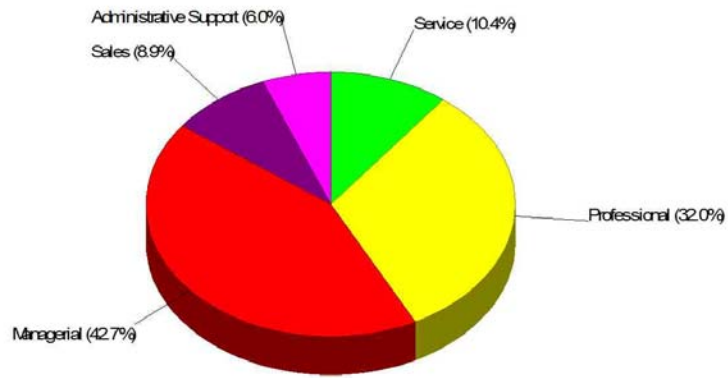

Employment For Neighborhood Within City of Chicago Average Travel Time To Work = 24.0 Minutes