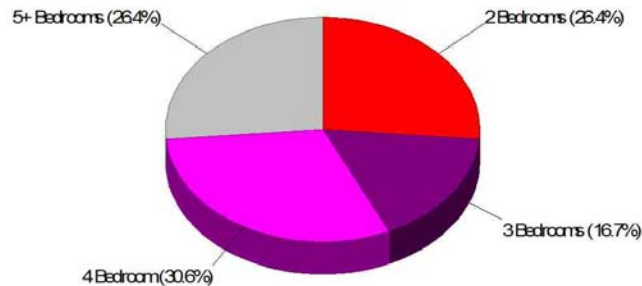

Housing Information

Chicago

Prepared by MaryEllen Kuehl, ABR,LTG,ML

Housing Characteristics For Neighborhood Within City of Chicago

Average Age of Housing 34 years

Type of Dwelling

Home Ownership For Neighborhood Within City of Chicago

Owner Occupied Households = 41.5%
Median Housing Value = \$604,700
Median Number of Bedrooms = 4

Home Size Breakdown

Rental

For Neighborhood Within City of Chicago

Renter Occupied Households = 58.5%

Median Monthly Rent = \$228