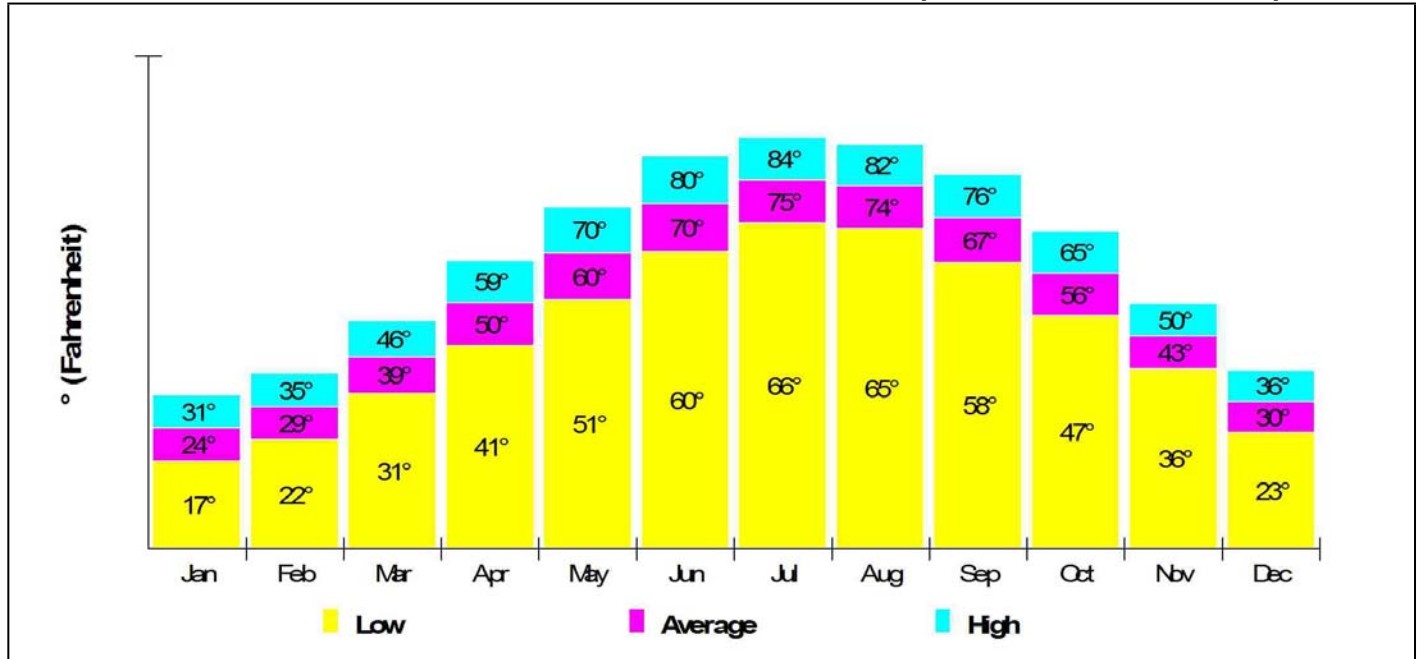

Temperature

Measured at CHICAGO UNIVERSITY, IL (elevation = 594ft.)