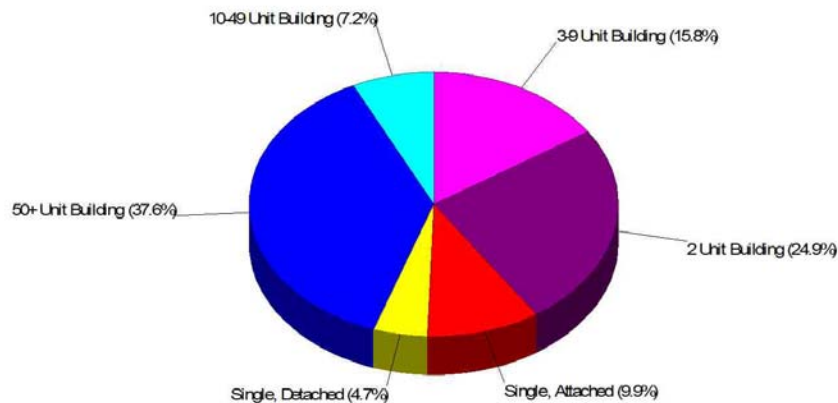

Housing Information

Chicago

Prepared by MaryEllen Kuehl, ABR,LTG,ML

Housing Characteristics For Neighborhood Within City of Chicago

Average Age of Housing 34 years

Type of Dwelling

Home Ownership For Neighborhood Within City of Chicago